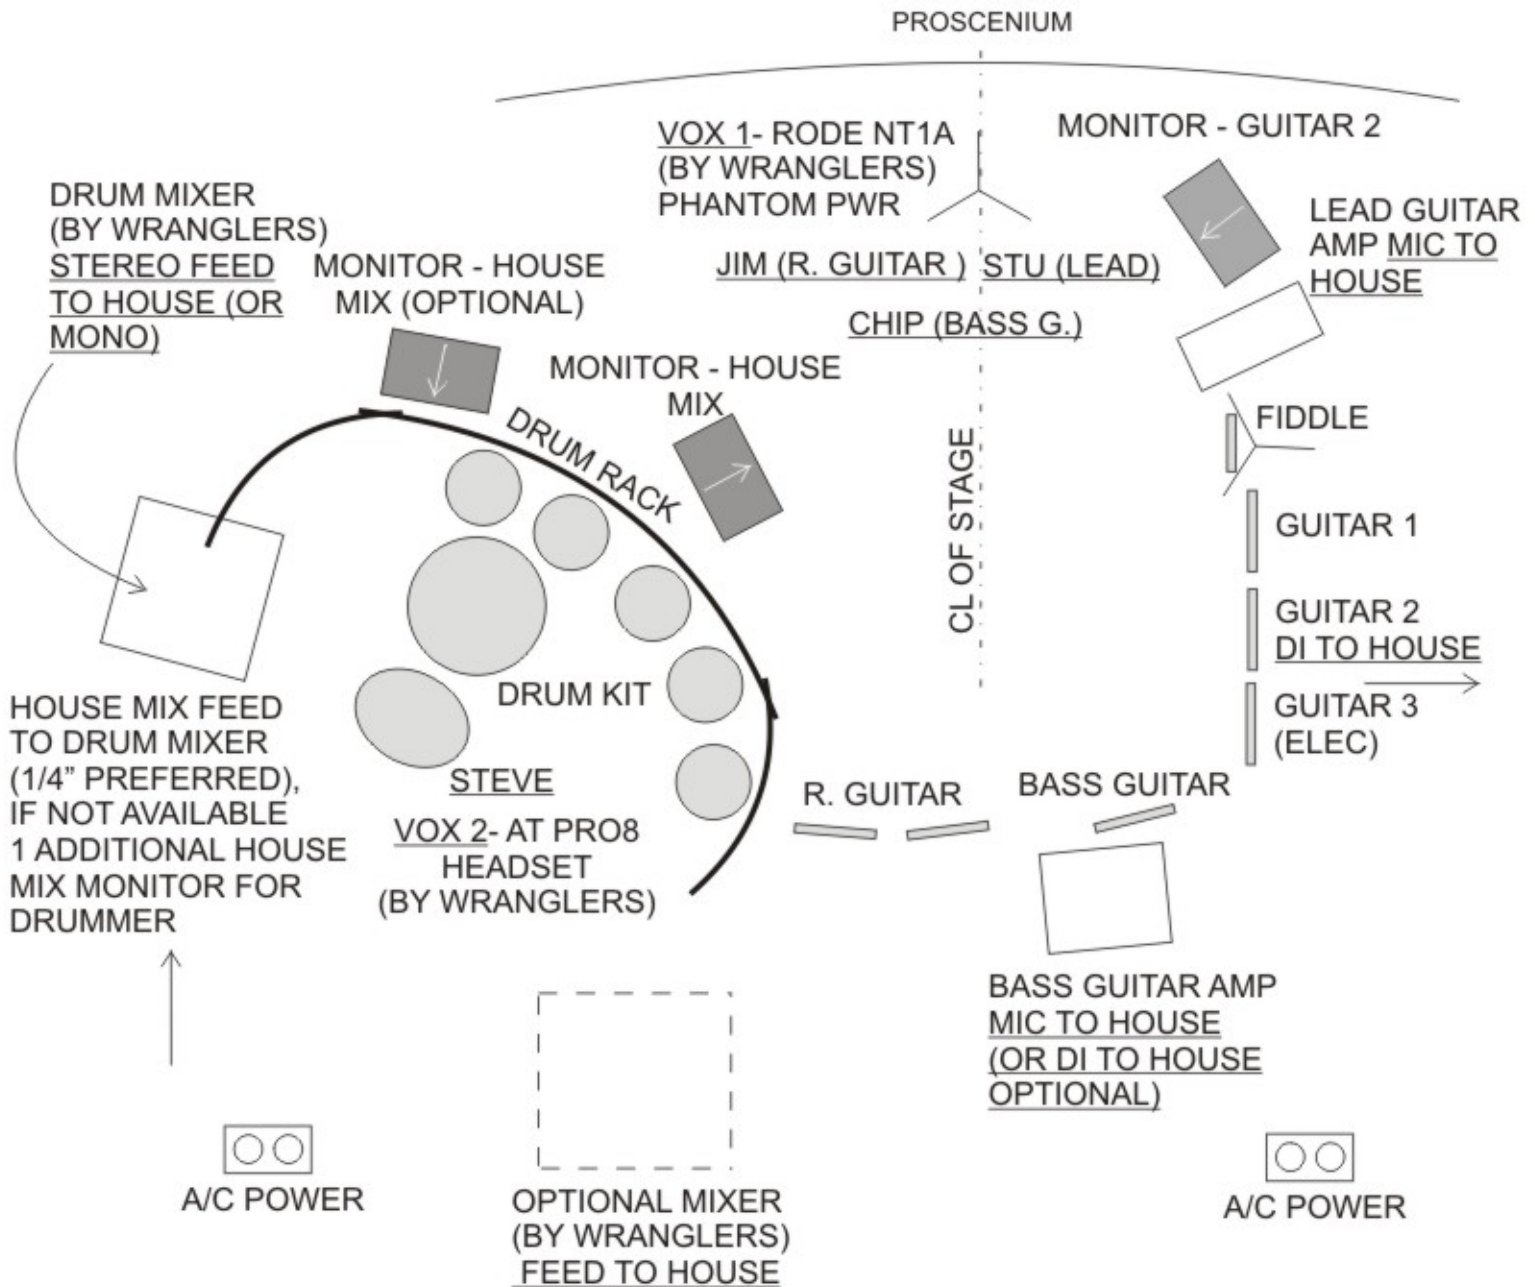

DIAMOND W WRANGLERS

STAGE PLOT REQUIREMENTS

INPUTS TO HOUSE:

VOX 1
 VOX 2
 GUITAR 2 (DI)
 STEREO DRUMS (XLR)
 LEAD GUITAR AMP - MIC
 BASS AMP - MIC OR DI
7 INPUTS TOTAL

MONITORS:

1 - HOUSE MIX
 1 - GUITAR 2 FEED
 1 - HOUSE MIX FEED TO DRUM MIXER (1/4"), IF NOT AVAILABLE 1 ADDITIONAL HOUSE MIX MONITOR FOR DRUMMER